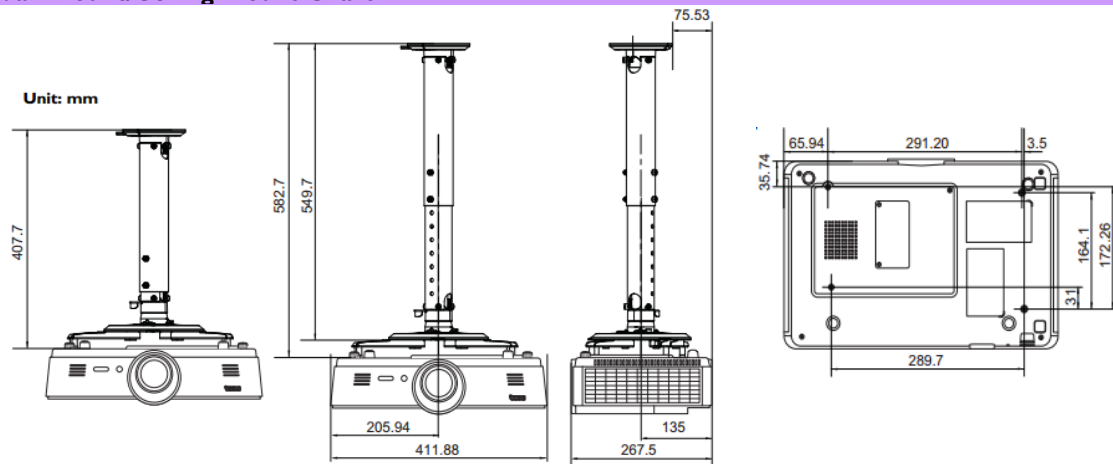

Dimensions	Dimensions(W x H x D)	411.4x118.4x267.5 mm
	Weight	4.9KG

Power	Power Supply	AC100 to 240 V, 50 to 60 Hz
	Power Consumption	Typical 490W, Network standby <6W, Standby power <0.5W
	Power Management Function	Automatic power off after 20 minutes without a display source.

SW921 Digital Projector

Distance Chart

Screen dimensions			Projection distance <D> [cm]			Lowest/ Highest lens position <E> [cm]
Diagonal <A> [Inch (mm)]	Height [cm]	Width <C> [cm]	Min distance	Average	Max distance	
60 (1524)	81	129	145	189	233	6.1
70 (1778)	94	151	169	221	272	7.1
80 (2032)	108	172	193	252	311	8.1
90 (2286)	121	194	218	283	349	9.1
100 (2540)	135	215	242	315	388	10.1
110 (2794)	148	237	266	346	427	11.1
120 (3048)	162	259	290	378	466	12.1
130 (3302)	175	279	314	409	504	13.1
140 (3556)	189	302	338	441	543	14.1
150 (3810)	202	323	362	472	582	15.1
160 (4064)	215	345	386	504	621	16.2
170 (4318)	229	366	411	535	660	17.2
180 (4572)	242	388	435	566	698	18.2
190 (4826)	256	409	459	598	737	19.2
200 (5080)	269	431	483	629	776	20.2
240 (6096)	323	517	579	755	931	24.2

Floor Installation

<F>: Screen <G>: Center of lens

Ceiling Installation

<F>: Screen <G>: Center of lens

Wall mount/Ceiling mount Chart

Dimension