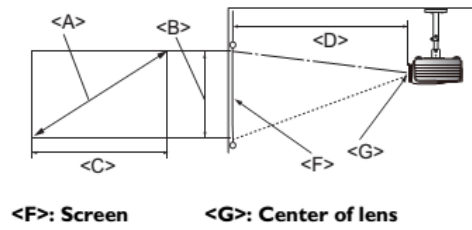

Distance Chart

Ceiling Installation