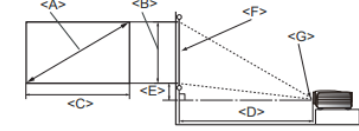

Distance Chart

Screen dimensions			Projection distance <D> [cm]			Lowest/ Highest lens position <E> [cm]
Diagonal <A> [inch (mm)]	Height <B> [cm]	Width <C> [cm]	Min distance	Average	Max distance	
60 (1524)	81	129	139	180	221	4.0
70 (1778)	94	151	162	210	258	4.7
80 (2032)	108	172	185	240	295	5.4
90 (2286)	121	194	208	270	332	6.1
100 (2540)	135	215	231	300	369	6.7
110 (2794)	148	237	254	330	406	7.4
120 (3048)	161	259	277	360	442	8.1
130 (3302)	175	280	300	390	479	8.8
140 (3556)	189	302	323	420	516	9.4
150 (3810)	202	323	346	450	553	10.1
160 (4064)	215	345	369	479	590	10.8
170 (4318)	229	366	392	509	627	11.4
180 (4572)	242	388	415	539	663	12.1
190 (4826)	256	409	438	569	700	12.8
200 (5080)	269	431	461	599	737	13.5
240 (6096)	323	517	554	719	884	16.2

Floor Installation