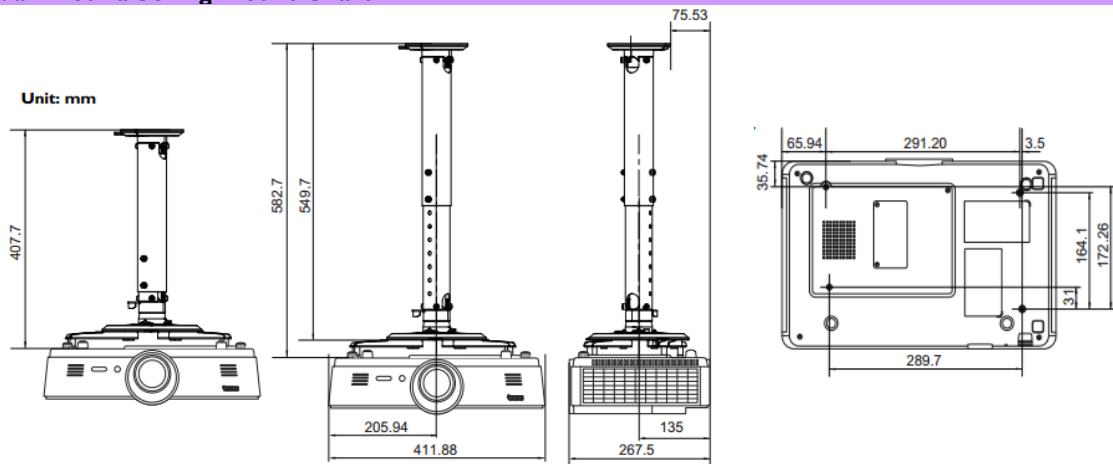

Dimensions	Dimensions(W x H x D)	411.4x118.4x267.5 mm
	Weight	4.9KG

Power	Power Supply	AC100 to 240 V, 50 to 60 Hz
	Power Consumption	Typical 490W, Network standby <6W, Standby power <0.5W
	Power Management Function	Automatic power off after 20 minutes without a display source.

Distance Chart

Screen dimensions			Projection distance <D> [cm]			Lowest/ Highest lens position <E> [cm]
Diagonal <A> [inch (mm)]	Height [cm]	Width <C> [cm]	Min distance	Average	Max distance	
60 (1524)	81	129	139	180	221	4.0
70 (1778)	94	151	162	210	258	4.7
80 (2032)	108	172	185	240	295	5.4
90 (2286)	121	194	208	270	332	6.1
100 (2540)	135	215	231	300	369	6.7
110 (2794)	148	237	254	330	406	7.4
120 (3048)	161	259	277	360	442	8.1
130 (3302)	175	280	300	390	479	8.8
140 (3556)	189	302	323	420	516	9.4
150 (3810)	202	323	346	450	553	10.1
160 (4064)	215	345	369	479	590	10.8
170 (4318)	229	366	392	509	627	11.4
180 (4572)	242	388	415	539	663	12.1
190 (4826)	256	409	438	569	700	12.8
200 (5080)	269	431	461	599	737	13.5
240 (6096)	323	517	554	719	884	16.2

Floor Installation

<F>: Screen <G>: Center of lens

Ceiling Installation

<F>: Screen <G>: Center of lens

Wall mount/Ceiling mount Chart

Dimension