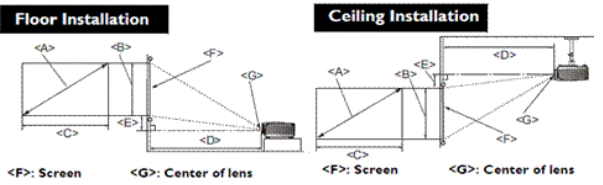

SH915 Projector

Distance Chart

Image size			Distance(mm)			Offset(mm)	
Diagonal		Width	Height	Min distance	Average	Max distance	A(mm) @ Wide mode
Inch	mm	(mm)	(mm)				
50	1270	1107	623	1547	1930	2313	93
60	1524	1328	747	1857	2317	2776	112
70	1778	1550	872	2166	2703	3239	131
80	2032	1771	996	2476	3089	3701	149
90	2286	1992	1121	2785	3475	4164	168
100	2540	2214	1245	3095	3861	4627	187
110	2794	2435	1370	3404	4247	5090	205
120	3048	2657	1494	3714	4633	5552	224
130	3302	2878	1619	4023	5019	6015	243
140	3556	3099	1743	4333	5405	6478	262
150	3810	3321	1868	4642	5791	6940	280
160	4064	3542	1992	4952	6177	7403	299
170	4318	3763	2117	5261	6563	7866	318
180	4572	3985	2241	5571	6950	8328	336
190	4826	4206	2366	5880	7336	8791	355
200	5080	4428	2491	6190	7722	9254	374
250	6350	5535	3113	7737	9652	11567	467
300	7620	6641	3736	9285	11583	13881	560