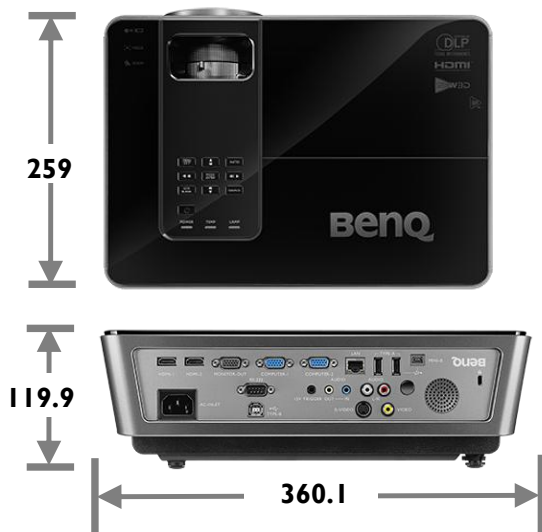

SH915 Projector

Distance Chart

Image size			Distance(mm)			Offset(mm)	
Diagonal		Width	Height	Min distance	Average	Max distance	A(mm) @ Wide mode
Inch	mm	(mm)	(mm)				
50	1270	1107	623	1547	1930	2313	93
60	1524	1328	747	1857	2317	2776	112
70	1778	1550	872	2166	2703	3239	131
80	2032	1771	996	2476	3089	3701	149
90	2286	1992	1121	2785	3475	4164	168
100	2540	2214	1245	3095	3861	4627	187
110	2794	2435	1370	3404	4247	5090	205
120	3048	2657	1494	3714	4633	5552	224
130	3302	2878	1619	4023	5019	6015	243
140	3556	3099	1743	4333	5405	6478	262
150	3810	3321	1868	4642	5791	6940	280
160	4064	3542	1992	4952	6177	7403	299
170	4318	3763	2117	5261	6563	7866	318
180	4572	3985	2241	5571	6950	8328	336
190	4826	4206	2366	5880	7336	8791	355
200	5080	4428	2491	6190	7722	9254	374
250	6350	5535	3113	7737	9652	11567	467
300	7620	6641	3736	9285	11583	13881	560

Ceiling mount Chart

Dimension

Unit: mm