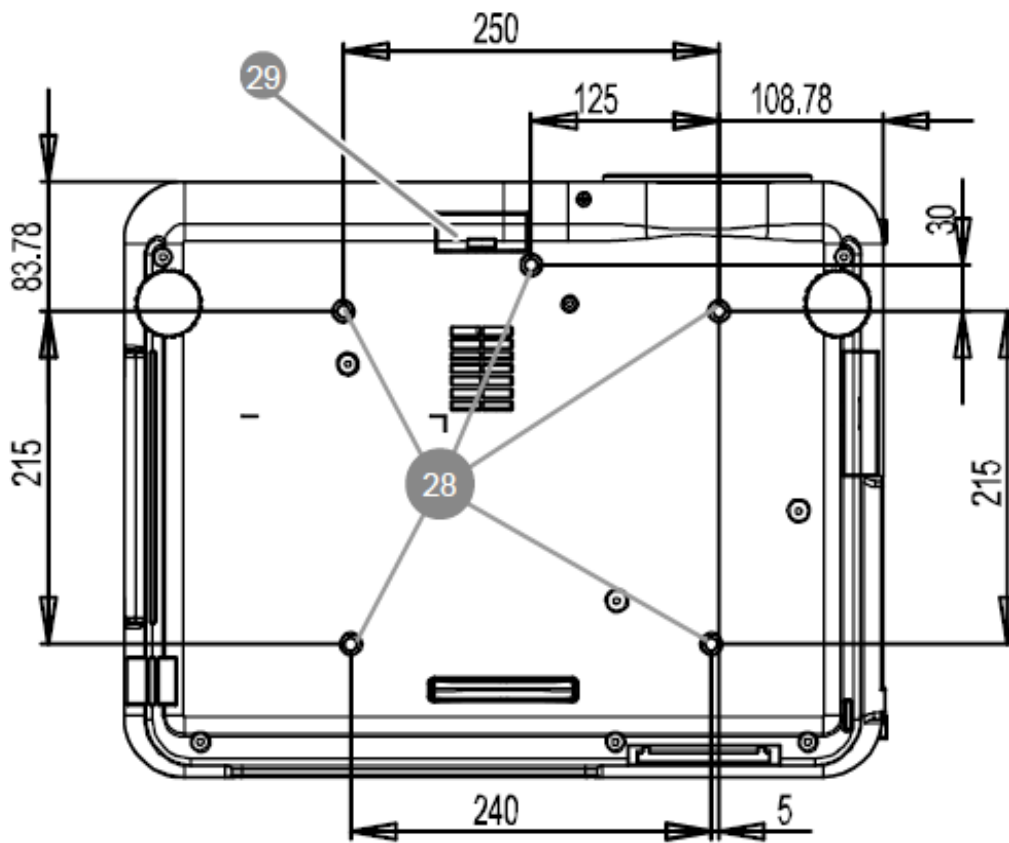

Ceiling Mount Holes (mm)