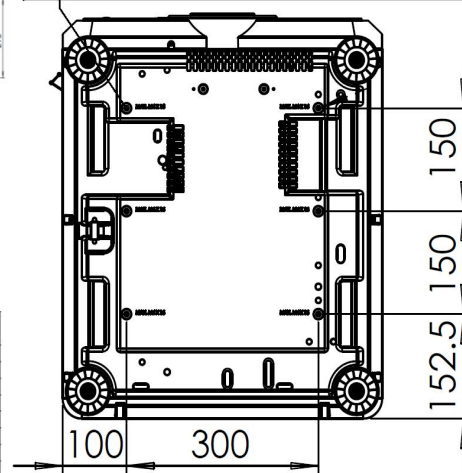

6-CEILING MOUNT HOLE
M4*0.7 SCREW L=16 mm (MAX.)