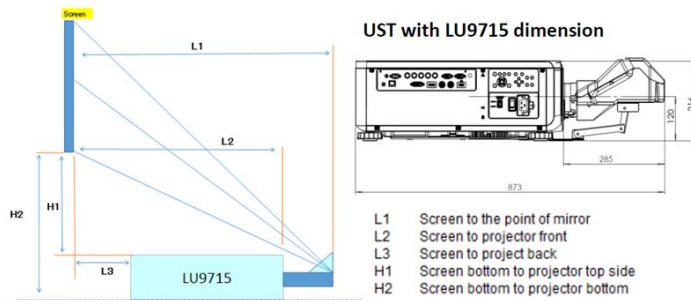

Distance Chart

LU9715

Screen Size				Wide Fix				Ultra Wide				Wide Zoom				Standard				Semi Long				Long Zoom I				Long Zoom2			
Diagonal		Width		Height		5JJAM37.011		5JJAM37.061		5JJAM37.021		5JJAM37.001		5JJAM37.051		5JJAM37.031		5JJAM37.041		5JJAM37.041		5JJAM37.041		5JJAM37.041		5JJAM37.041					
(Inch)	(m)	(Inch)	(m)	(Inch)	(m)	(Inch)	(m)	(Inch)	(m)	(Inch)	(m)	(Inch)	(m)	(Inch)	(m)	(Inch)	(m)	(Inch)	(m)	(Inch)	(m)	(Inch)	(m)	(Inch)	(m)	(Inch)	(m)				
80	2	68	1.7	42	1.1	52	1.32	51	1.3	64	1.6	85	2.2	122	3.1	117	3	154	3.9	151	3.82	251	6.39	243	6.16	367	9.33	359	9.13	567	14.4
100	2.5	85	2.2	53	1.4	65.5	1.66	64	1.6	80	2	107	2.7	153	3.9	147	3.7	194	4.9	189	4.8	315	8	304	7.73	460	11.7	452	11.5	712	18.1
120	3.1	102	2.6	64	1.6	78.9	2.01	77	2	97	2.5	128	3.3	184	4.7	177	4.5	233	5.9	228	5.78	379	9.62	367	9.31	554	14.1	567	13.8	856	21.8
150	3.8	127	3.2	79	2	99.1	2.52	97	2.5	121	3.1	161	4.1	230	5.8	222	5.6	292	7.4	285	7.24	474	12	459	11.7	693	17.6	684	17.4	1073	27.3
200	5.1	153	3.9	95	2.4	132.8	3.37	130	3.3	162	4.1	215	5.5	307	7.8	297	7.5	390	9.9	381	9.68	633	16.1	615	15.6	926	23.5	916	23.3	1435	36.4
300	7.6	254	6.5	159	4	200.1	5.08	195	5	244	6.2	324	8.2	462	12	446	11	586	15	573	14.6	951	24.2	924	23.5	1392	35.4	1380	35	2158	54.8
400	10	339	8.6	212	5.4	267.4	6.79	261	6.6	326	8.3	433	11	617	16	596	15	782	20	765	19.4	1270	32.3	1234	31.3	1858	47.2	1843	46.8	2881	73.2
500	13	424	11	265	6.7	334.8	8.5	327	8.3	408	10	542	14	771	20	746	19	978	25	957	24.3	1588	40.3	1544	39.2	2324	59	2307	58.6	3604	91.5

UST Lens Installatoin Chart

Ceiling Mount Holes (mm/inches)