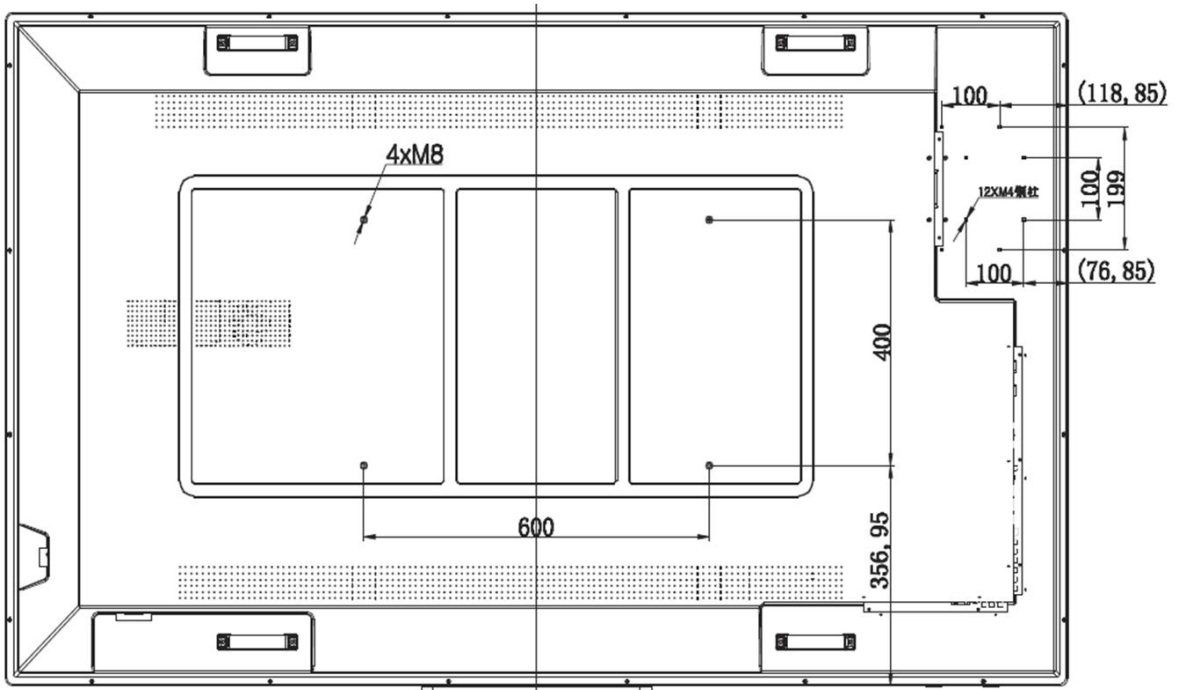

Panel	Screen Diagonal	79"	
	Backlight	LED	
	Resolution	3840 x 2160	
	Aspect Ratio	16 : 9	
	Brightness	400nits	
	Contrast Ratio	1200:1	
	Viewing Angle	178 degree (H) / 178 degree (V)	
	Color gamut (x% NTSC)	72%	
	Frame Rate	120Hz	
	Response Time	5ms	
	Panel bit	10-bit	
	Light life	30000hrs	
	Orientation	Landscape	
Touch solution	Touch tech.	IR	
	Number of touches	Multi-touch up to 10 touches (varies from operating systems and applications)	
	Touch interface	USB (Type A) x 2	
	Resolution	32767 x 32767	
Cover glass	Thickness	Tempered, 4 mm	
	Hardness	7H	
	AG coating	80%	
Speaker	Built-in speaker	10W x 2	
Interface	Input	Power (AC) Inlet	x 1
		Audio line-in	x 1
		Composite video	x 1
		Composite audio(L/R RCA)	x 1
		D-sub	x1
		Type A HDMI	x 5 (HDMI 1.3 x 3; HDMI 1.4 x2)
		USB port (for USB playback)	x 2
		USB port (USB extender)	x 2 (for OPS)
		RS232	x 1
		OPS	x 1
		LAN	x 1
		MIC	x 1
	Component video (YPbPr)	x 1	
	Output	Composite video	x 1
		Composite audio(L/R RCA)	x 1
		Type A HDMI	x 1 (HDMI 1.3)
		RS232	x 1
		COAX	x 1
		Earphone	x 2
IR receiver		x 1	
Mechanical	Dimensions(W x H x D)	1847 * 1093 * 95 mm/2115 * 1400* 360 mm	
	Weight	87kg/112kg	
Power	Power supply	AC100 to 240V, 50 to 60 Hz	
	Power consumption	<250W	
OSD	On-Screen Display Languages	EN/EF/SP/EP/CN/TC/GM/DT/PL/RS/CZ/DN/SW/IT/RM/FN/NG/GK/TK/AB/JP (21L)	
Accessories	Standard	Remote Control w/ Battery	x 1
		Power Cord (by region)	x 5
		Touch pen	x 2
		Quick Start Guide	x 1
		Pen Tray	x 1
		Touch Cable (USB to USB)	x 1
		VGA(D-sub 15pin) Cable	x 1
		Wall mount	N/A

Input/output terminals

No.	Name
1	OPS USB
2	M-USB
3	TOUCH USB 1
4	HDMI 1
5	Headphones
6	Microphone

No.	Name
12	HDMI OUT
13	LAN
14	HDMI 4
15	VGA
16	PC AUDIO
17	YPbPr

No.	Name
1	AV OUT(L/R)
2	AV IN(L/R)
3	M USB 2
4	HDMI 5(MHL)
5	Headphones
6	COAXIAL
7	TOUCH USB-2
8	OPS USB
9	RS232(IN/OUT)
10	HDMI 2
11	HDMI 3

Wall mount

Dimension