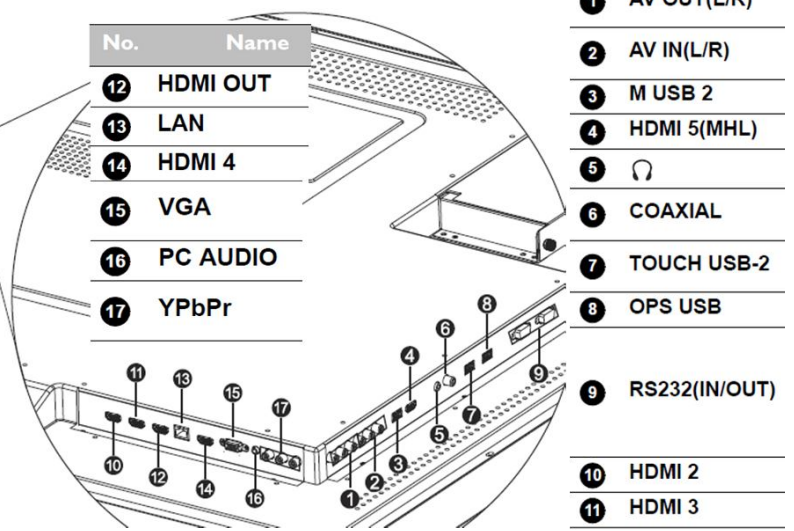

No.	Name
1	OPS USB
2	M-USB
3	TOUCH USB 1
4	HDMI 1
5	Headphones
6	Microphone

No.	Name
12	HDMI OUT
13	LAN
14	HDMI 4
15	VGA
16	PC AUDIO
17	YPbPr