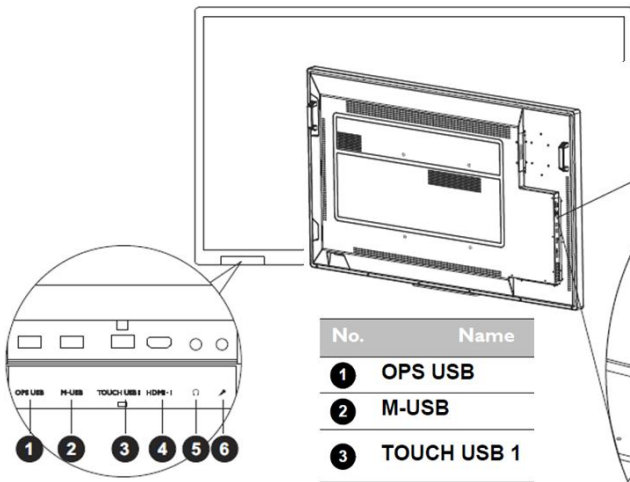

Input/output terminals